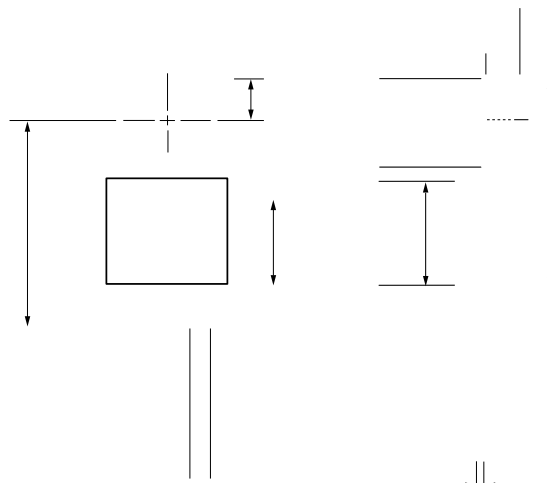

RATINGS AND CHARACTERISTICS CURVES (TA = 25 °C unless otherwise noted)

PACKAGE OUTLINE DIMENSIONS

TSR40L45CT

TSR40L45CTF

23-NOV-2017

Marking Information

7cadUbnfig' hf UXYaUf_
3 URG XFW 765 L45CT or TSR40L45CTF
3' & LQIRUPDWLRQ