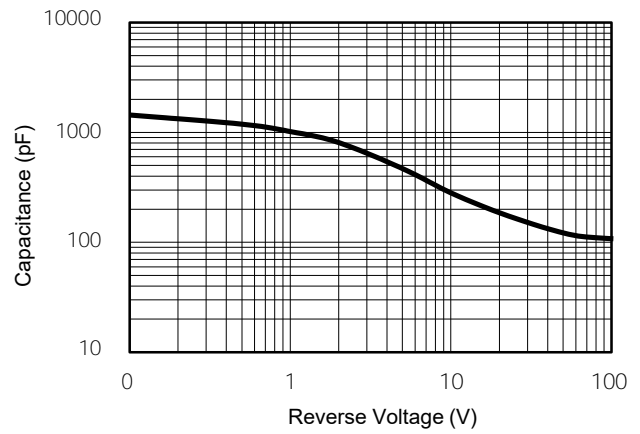

RATINGS AND CHARACTERISTICS CURVES (TA = 25 °C unless otherwise noted)

PACKAGE OUTLINE DIMENSIONS

TSR40L45CT

TSR40L45CTF

23-NOV-2017

Marking Information

7cadUbnfig' hf UXYaUf_
3 URG XFW 765 L45CT or TSR40L45CTF
3' & LQIRUPDWLRQ