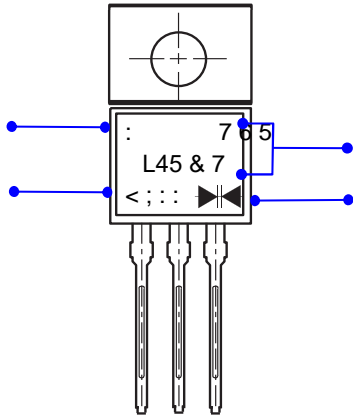

RATINGS AND CHARACTERISTICS CURVES (TA = 25 °C unless otherwise noted)

PACKAGE OUTLINE DIMENSIONS

TSR40L45CT

TSR40L45CTF

23-NOV-2017

Marking Information

7cadUbnfig' hf UXYaUf_
3 URG XFW 765 L45CT or TSR40L45CTF
3' & LQIRUPDWLRQ

8ci V Y kUZyf

Packaging Information

7XEH 'LPHQVLRQV

,QVLGH %R[

2XWVLGH %R[

Packaging Information

12	81,	7XEH 'LPHQVLRQV			,QVLGH %R[2XWVLGH %R[
6L]H	PP	\$	%	&	/	:	+	/	:	+
47<	3&6	3&6 7XEH			6PDO SDVWDJH3&6 WXEORWRDO			3&6 FDUERGLWRDO		
1RWH	7ROHUDQFHPP"PP			PP"PP			PP"PP			