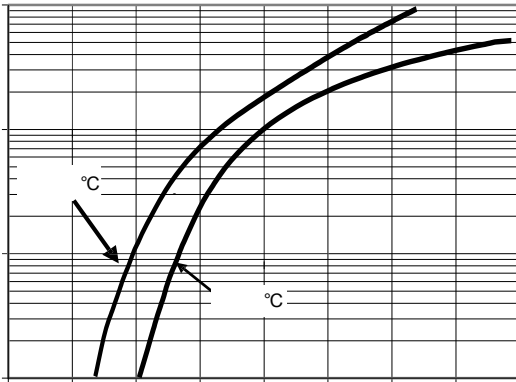

RATINGS AND CHARACTERISTICS CURVES (TA = 25 °C unless otherwise noted)

PACKAGE OUTLINE DIMENSIONS

TSR40L45CT

TSR40L45CTF

23-NOV-2017

Marking Information

7cadUbnfig' hf UXYaUf_
3 URG XFW 765 L45CT or TSR40L45CTF
3' & LQIRUPDWLRQ