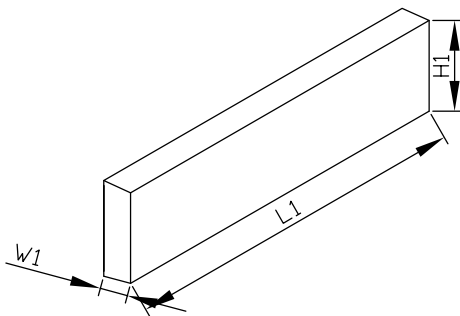

Packaging Information

12	81,	7XEH 'LPHQVLRQV			,QVLGH %R[			2XWVLGH %R[		
6L]H	PP	$	%	&	/	:	+	/	:	+
47<	3&6	3&6 7XEH			6PDO SDVWDJH3&6 WXEORWRDO			3&6 FDUERGLWRDO		
1RWH	7ROHUDQFHPP"PP			PP"PP			PP"PP