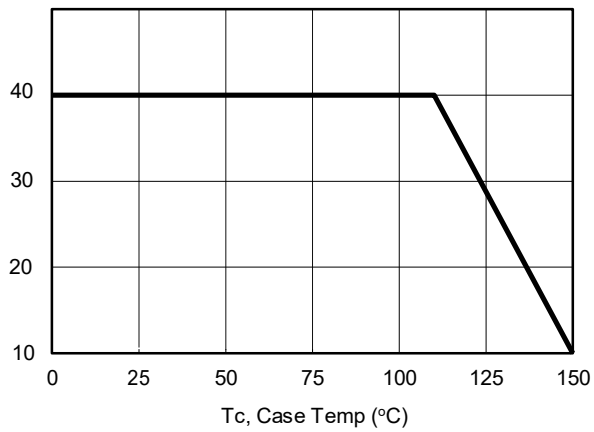

RATINGS AND CHARACTERISTICS CURVES (TA = 25 °C unless otherwise noted)

PACKAGE OUTLINE DIMENSIONS

TSR40L45CT

TSR40L45CTF

23-NOV-2017

Marking Information

7cadUbnfig' hf UXYaUf_
3 URG XFW 765 L45CT or TSR40L45CTF
3' & LQIRUPDWLRQ